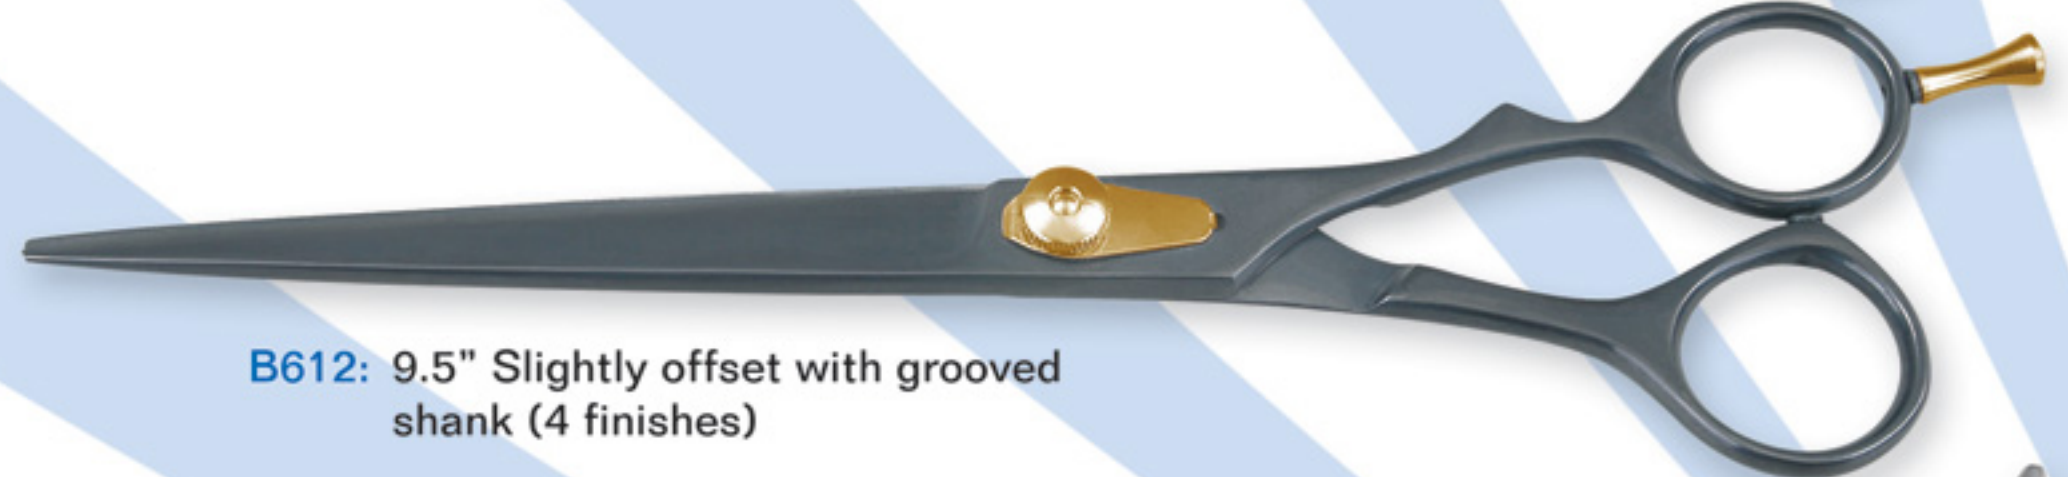

B611P: 10.5" Classic Grooming Shear
Plasma Coated