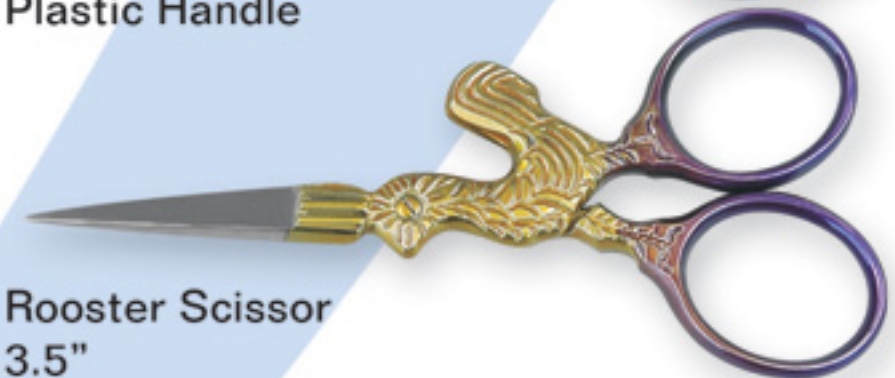

M250: Rooster Scissor
3.5"