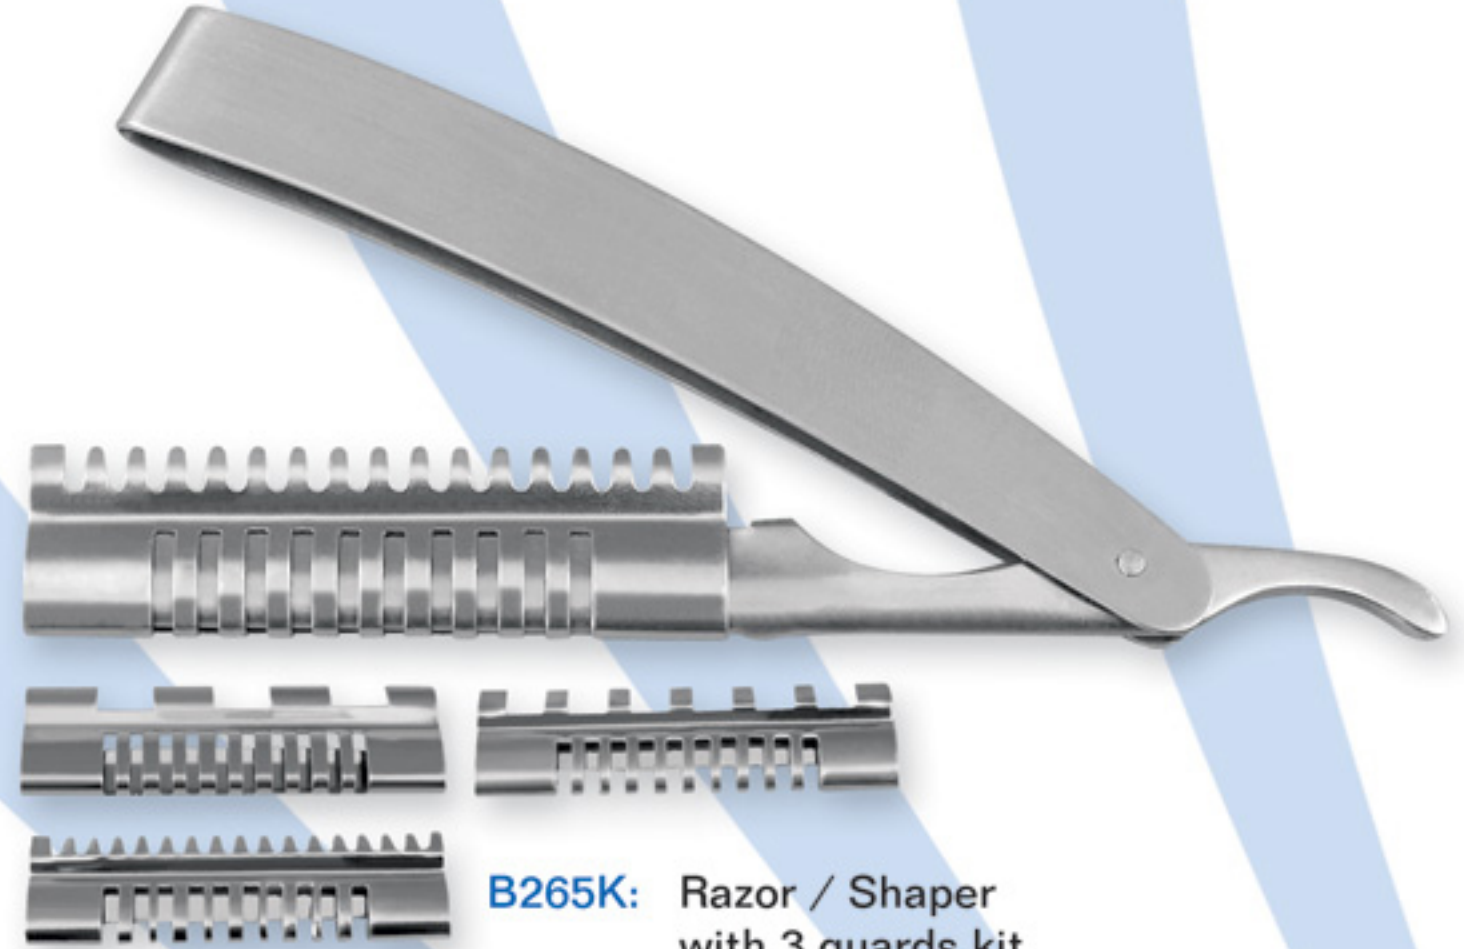

B262: Razor w/Exchangeable Blade  
Black Handle

**BEST SELLER**

B262W: Razor w/Exchangeable Blade  
White Handle

B265: Razor/Hair Shaper,  
All Stainless Steel

B265K: Razor / Shaper  
with 3 guards kit

**BEST SELLER**