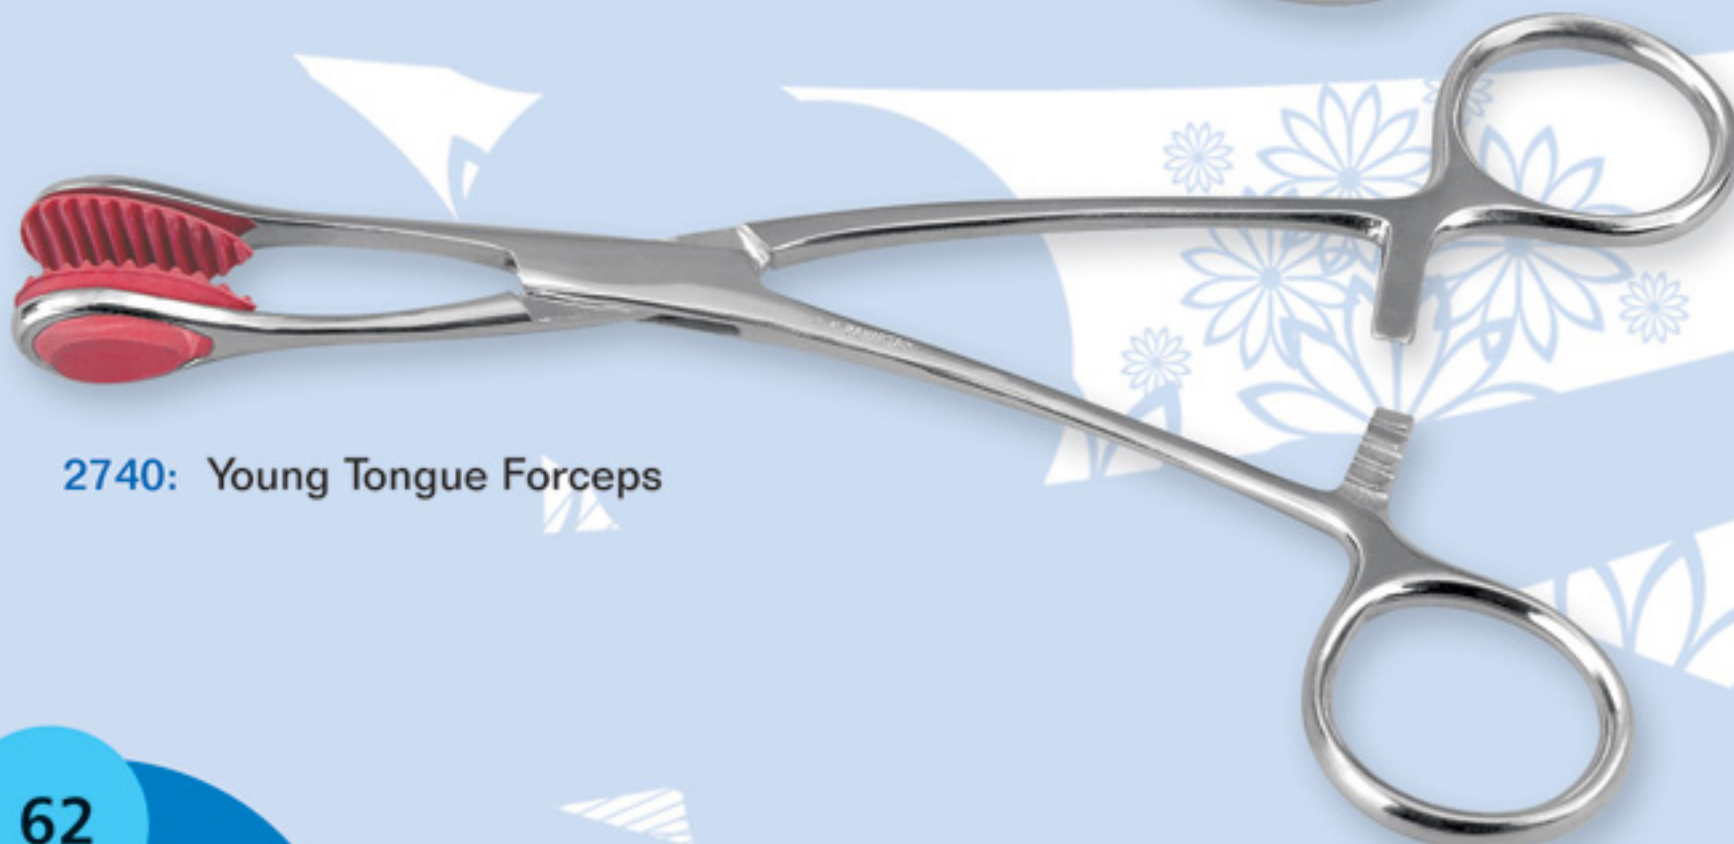

2280: Bead Holding Tweezers  
5.75"

3600S: Angled Tweezers  
6" Satin

2220: Thumb Tweezers  
5"

1740: Kelly Forceps 5.5" Straight

1750: Kelly Forceps 5.5" Curved

2740: Young Tongue Forceps

M129: 4 Prong Bead Grabber

B262W: Prep Razor  
(exch. Blades)

**M520:** Chain Nose Plier 4.5" (For crimping)

**M522:** Bent Nose Plier 4.5" (For crimping)

**B475:** Hair Extension Plier 2in1 7" stainless steel (opening/closing)

**B484:** Stainless Steel Hair Extension Plier 7" (Hidden Springs)

**B476:** Hair Extension Tool Set (6) in zipper case

**B477:** Hair Extension Tool Set (2) Hook & B475 Plier

**B485:** Stainless Steel Hair Extension Plier 7" (Double Springs)

**B478:** Hair Extension Crimping Plier With Serrated Jaw