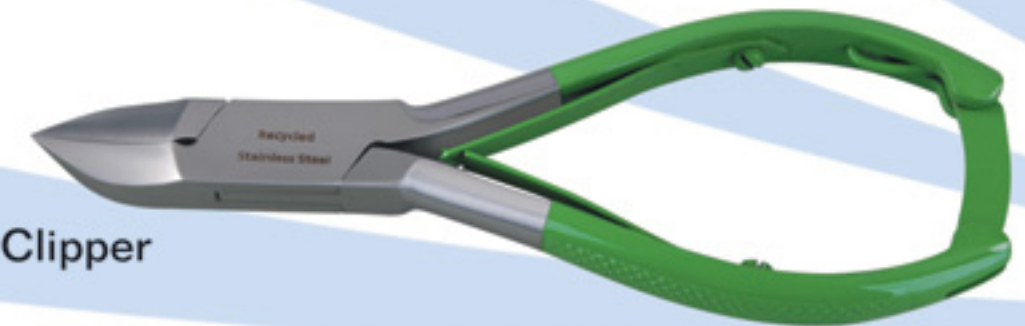

Eyelash Curler

Nail Nipper

Toe Nail Clipper

Nail Clipper

We're proud to announce our new line of Earth-friendly green implements produced from recycled stainless steel.

The new selection of green personal care implements include:

- Cuticle nippers
- Tweezers
- Nail Clippers
- Scissors
- Professional Hair Shears

They are made in Pakistan where the majority of the labor-intensive work is still done by hand. This range is ideal for all segments of the personal care industry; manicure, pedicure, skin care & hair care.