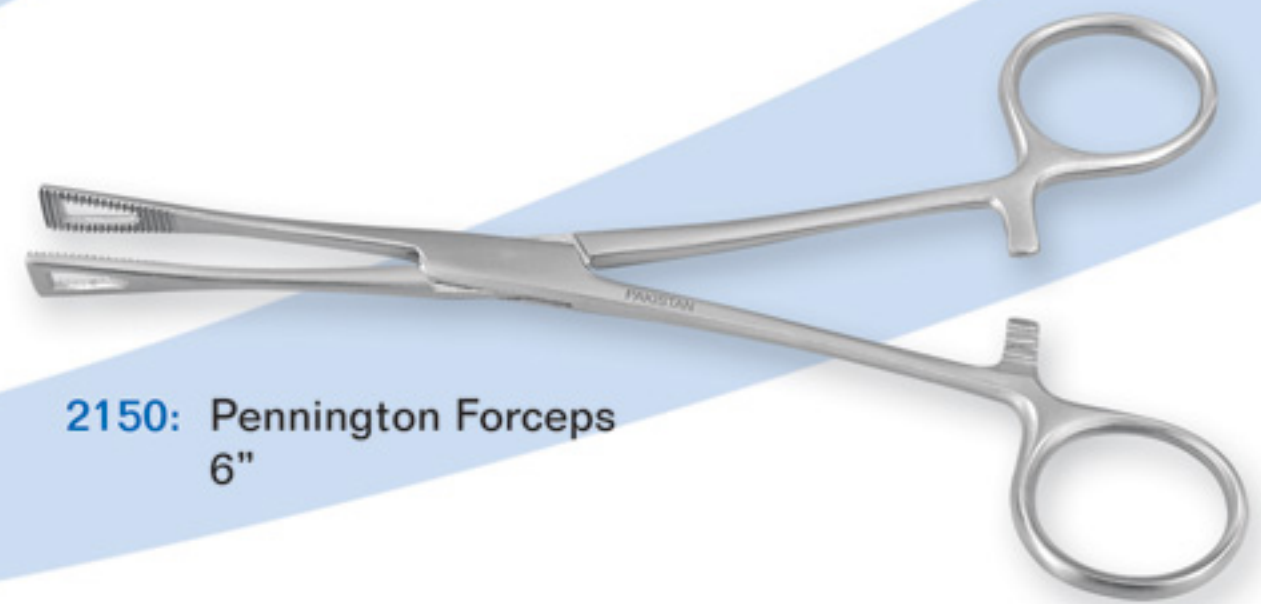

2150: Pennington Forceps
6"