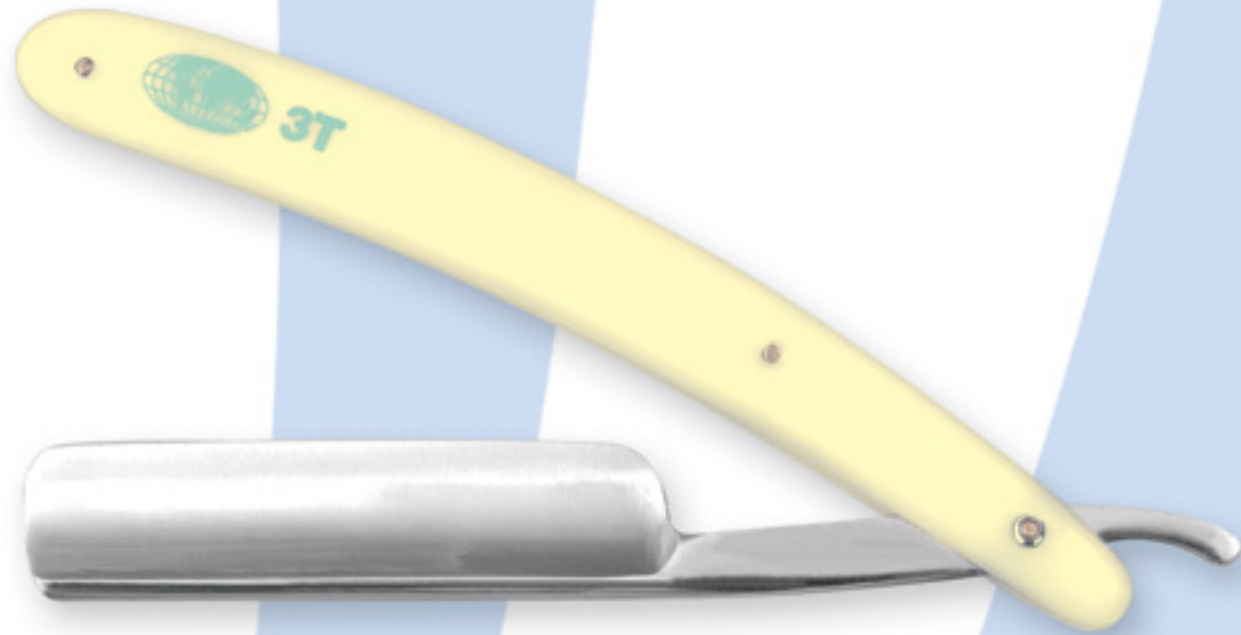

B263: Razor with Solid Blade – Ivory Handle