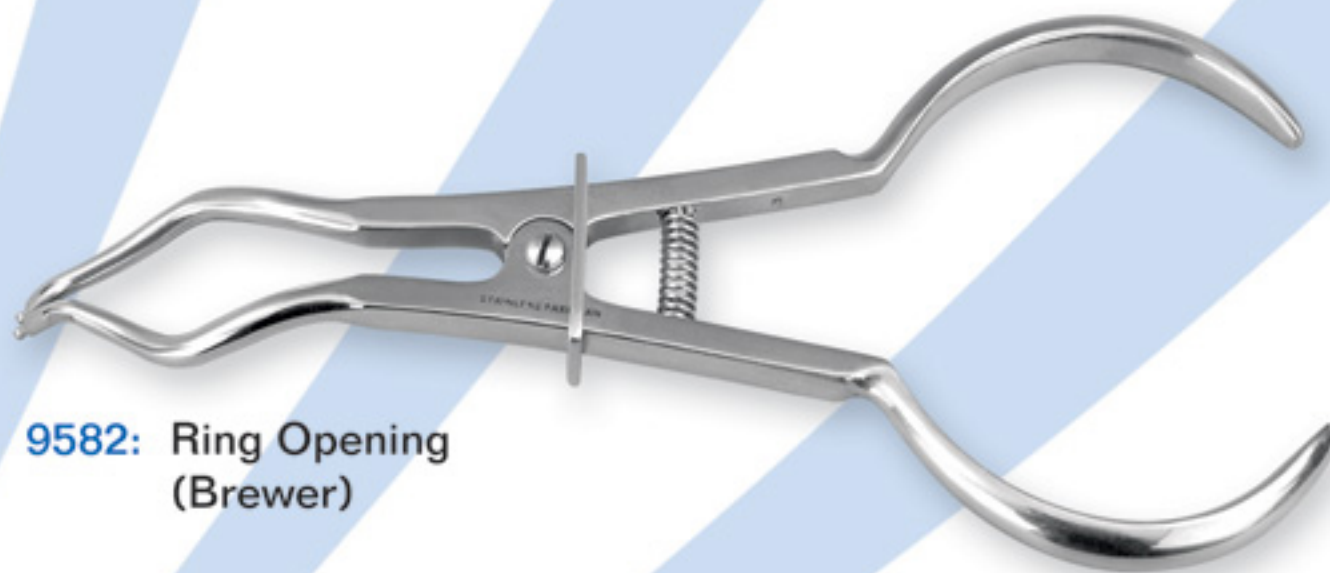

9582: Ring Opening
(Brewer)