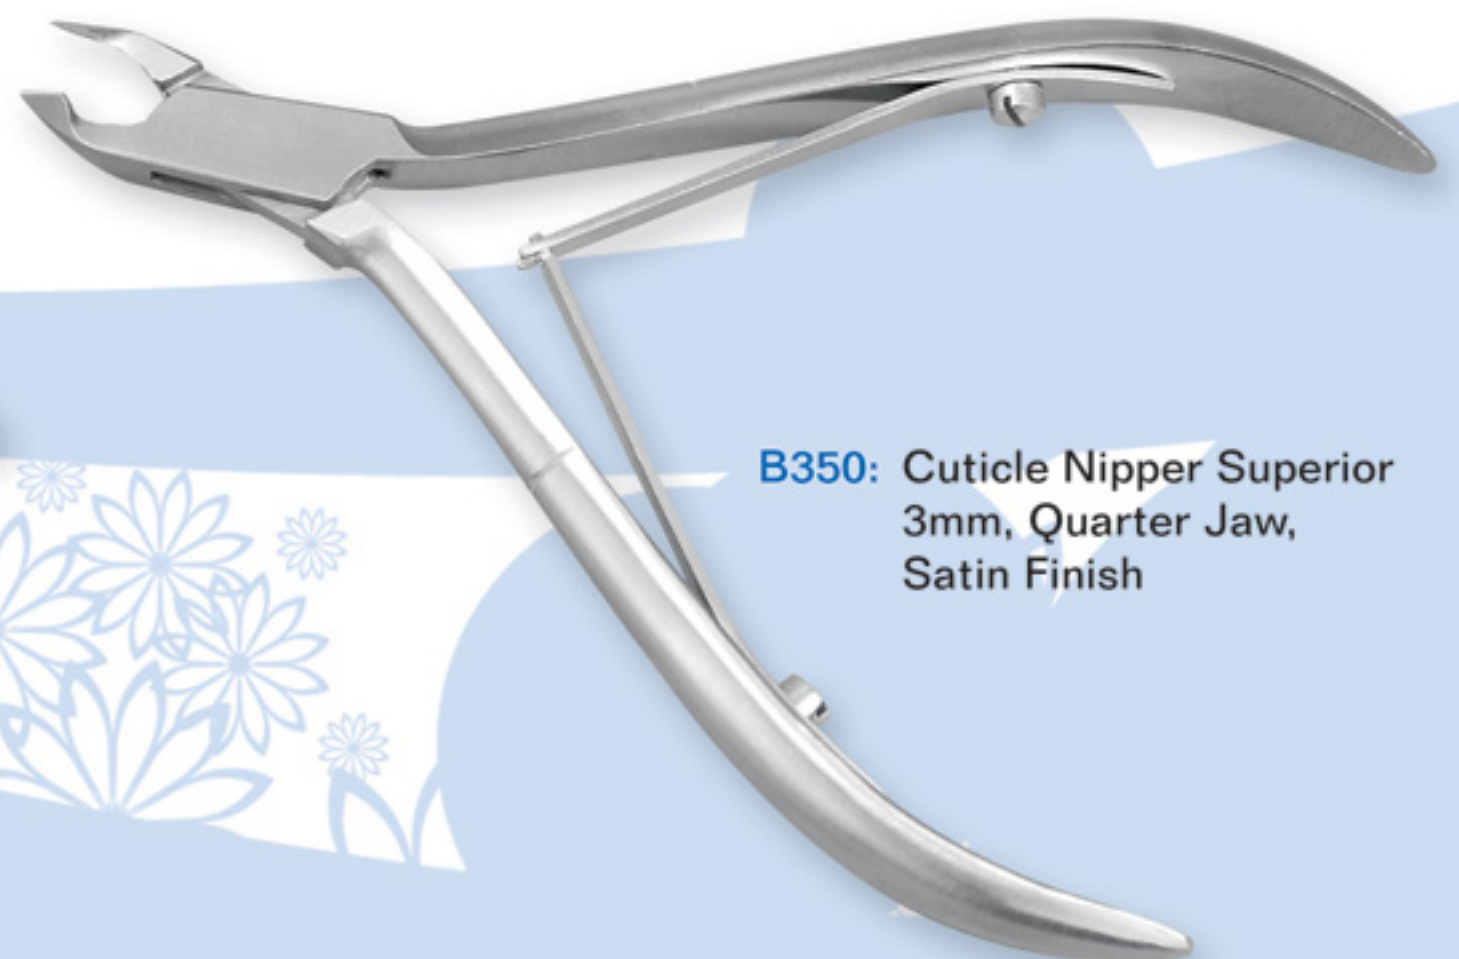

**B363:** Razor with Solid Blade Wooden Handle

*Our titanium (6-4) cuticle nippers are blue anodized. Titanium is immune to corrosion, is non-magnetic and has an excellent weight-to-strength ratio. Our stainless steel nippers are of 420 stainless steel of Japanese origin. They are beautifully finished in stain or polished.*

**B75:** Titanium Cuticle Nipper (4mm) Blue Anodized

**B76:** Titanium Cuticle Nipper (6mm) Blue Anodized

**B77:** Titanium Cuticle Nipper (8mm) Blue Anodized

**B287:** Cuticle Nipper 4" with curled handle

**B215:** Cuticle Nipper, Spring Action, 4.5"

**B217:** Cuticle Scissor, Spring Action, 4.5"

**B217C:** Cuticle Scissor, Spring Action, 4.5" Curved

**B289:** Cuticle Nipper 5" long handle, slim head

**B283:** Cuticle Nipper 4.5" with extended handle

**B350:** Cuticle Nipper Superior 3mm, Quarter Jaw, Satin Finish