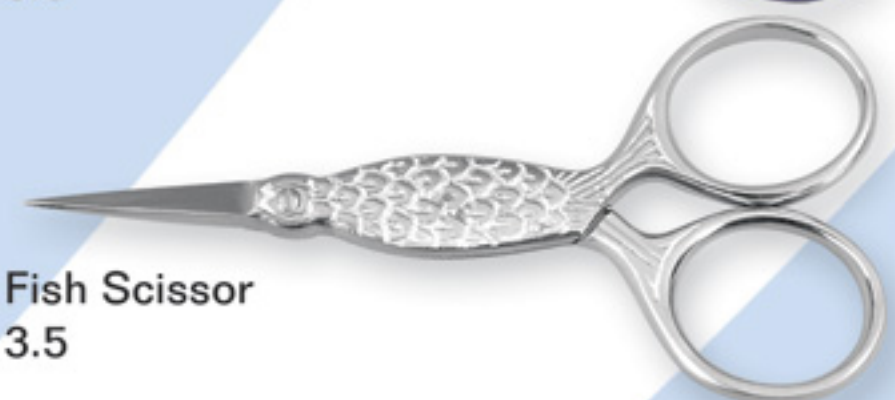

**B555:** Duzy Scissor  
3.5" Curved, A/P Large  
Gold Loops

**M796:** Fine Scissor  
4" Slim Design  
Plastic Handle

**M250:** Rooster Scissor  
3.5"

**M252:** Fish Scissor  
3.5"

**M251:** Rabbit Scissor  
3.5"