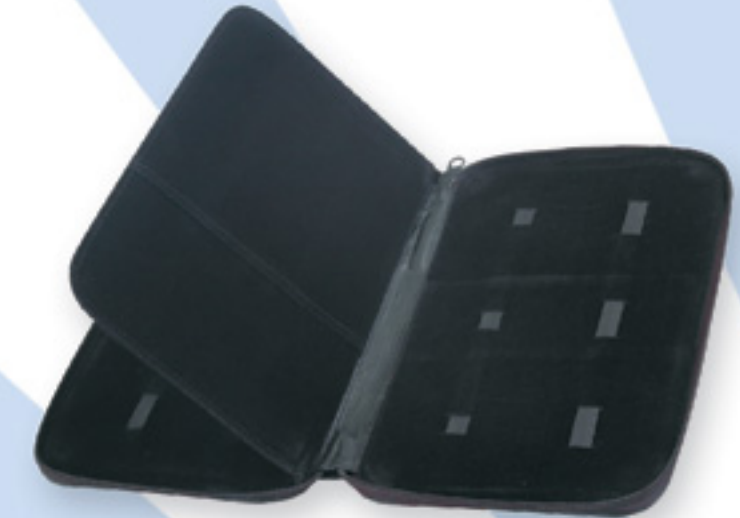

B403: Velvet Case – Holds 2 Shears or 4 Implements

M241: Zipper Case, 6 Loops

B412: Vinyl Manicure Set – 2 Slots

M242: Zipper Case, 8 Loops

B425: Black Zipper Case – 15 Loops

M242B- Zipper Case, 15 loops

B432: Leather Zipper Case, Holds Shears & Implements