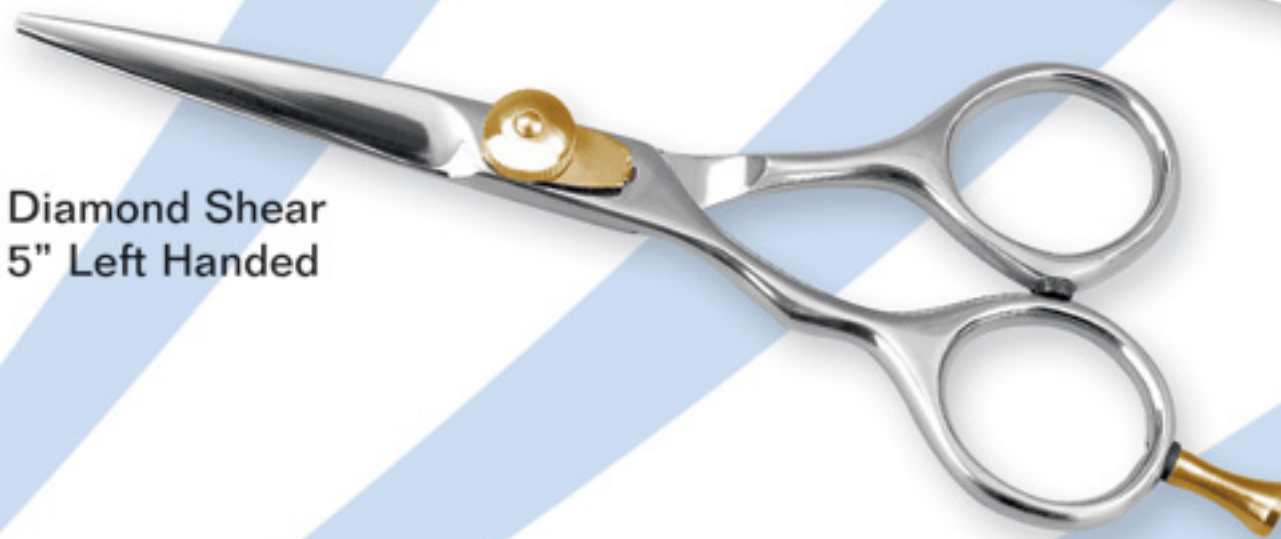

B532L: Diamond Shear
5" Left Handed