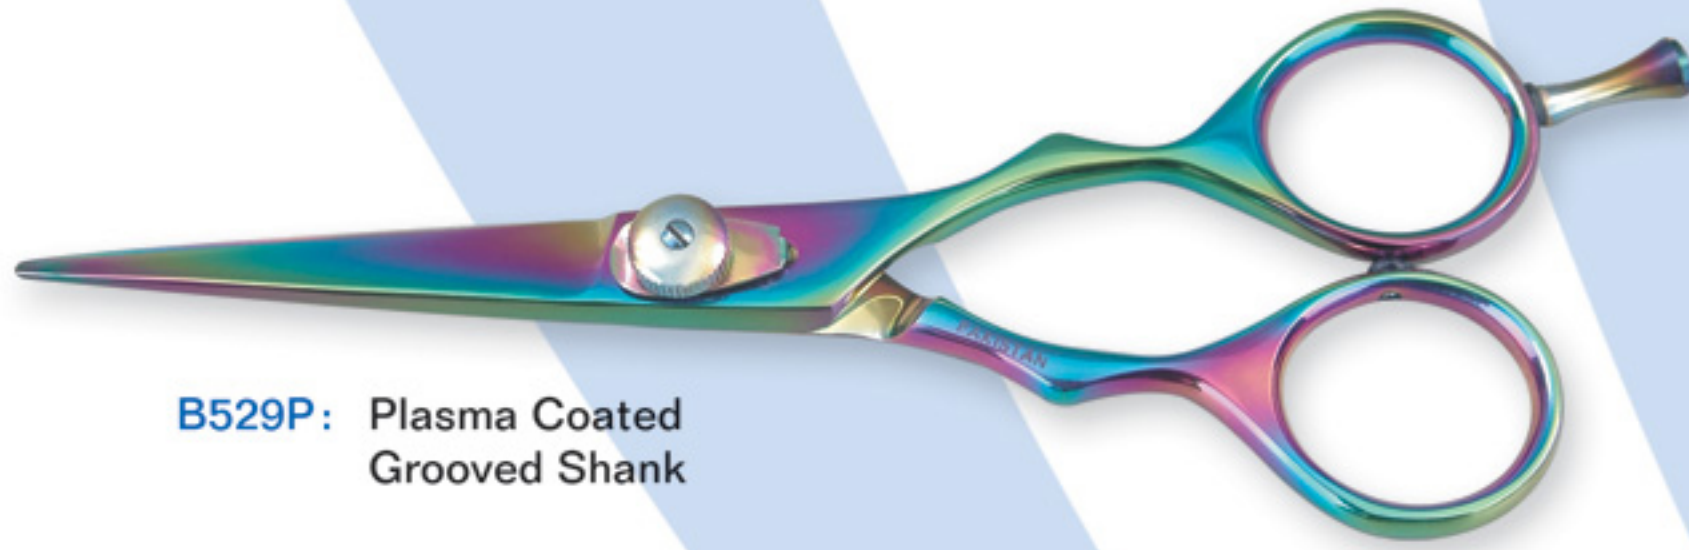

PLASMA COATED DIAMOND SHEARS

Tamsco Instruments, Inc.