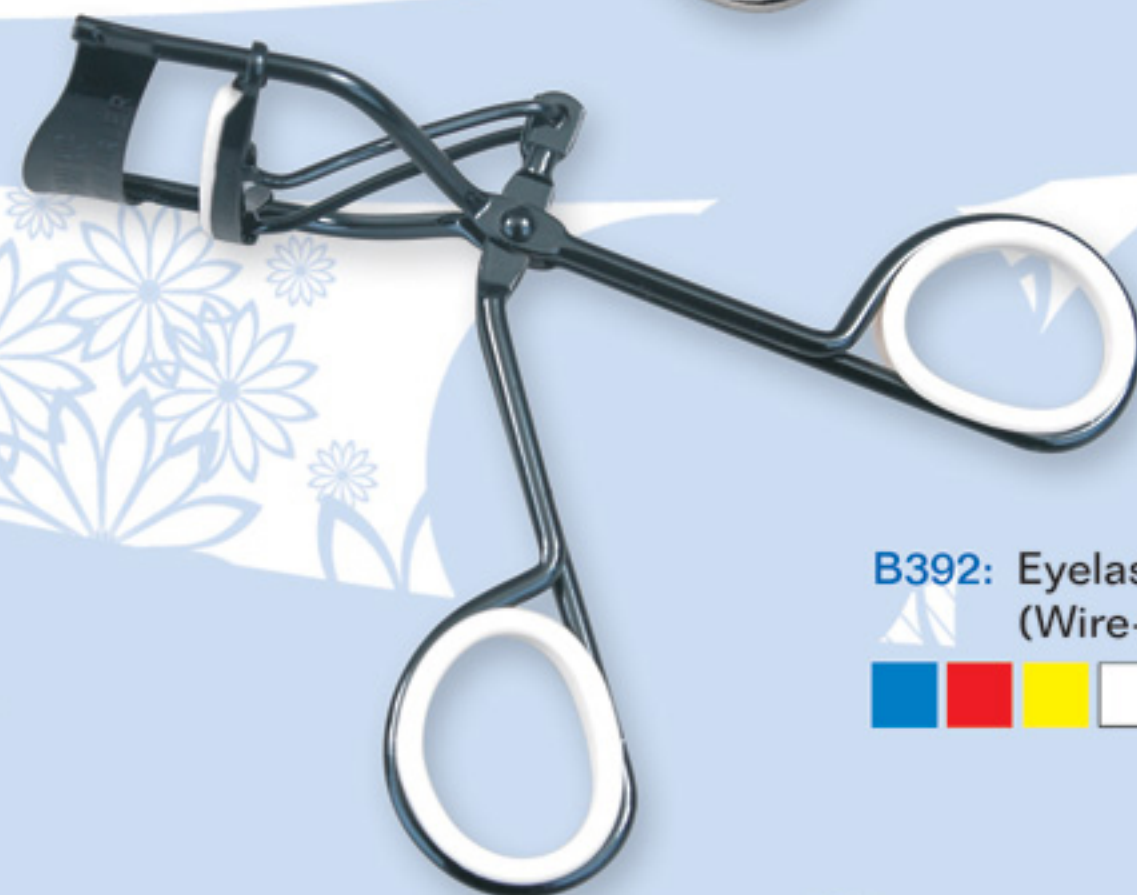

**B322:** Claw Tweezers, 3.5" Straight, Polished Gold Tipped

**B325:** Claw Tweezers, 3.5" Angled, Polished Gold Tipped

**2410:** Plain Fine Point Tweezers, 4.5"

**B390:** Economy Tweezers (Card of 12)

**B105A:** Eyebrow Grooming Scissor 4"

**B222:** Tweezers, Pointed with Magnify Glass, 4"

**BEST SELLER**

**B222G:** Tweezers, Pointed with Magnify Glass 4" Gold

**B223:** Tweezers, Angled with Magnify Glass, 4"

**B592:** Eyelash Curler Professional Quality (Forged)

**B392:** Eyelash Curler (Wire-Formed)

B130: Extractor Single End Loop Type 5.25"

B139: Comedone Extractor / Lance with steel protective cover

B151-00: Comedone Extractor, Single End, Size 00

B151-0: Comedone Extractor, Single End, Size 0