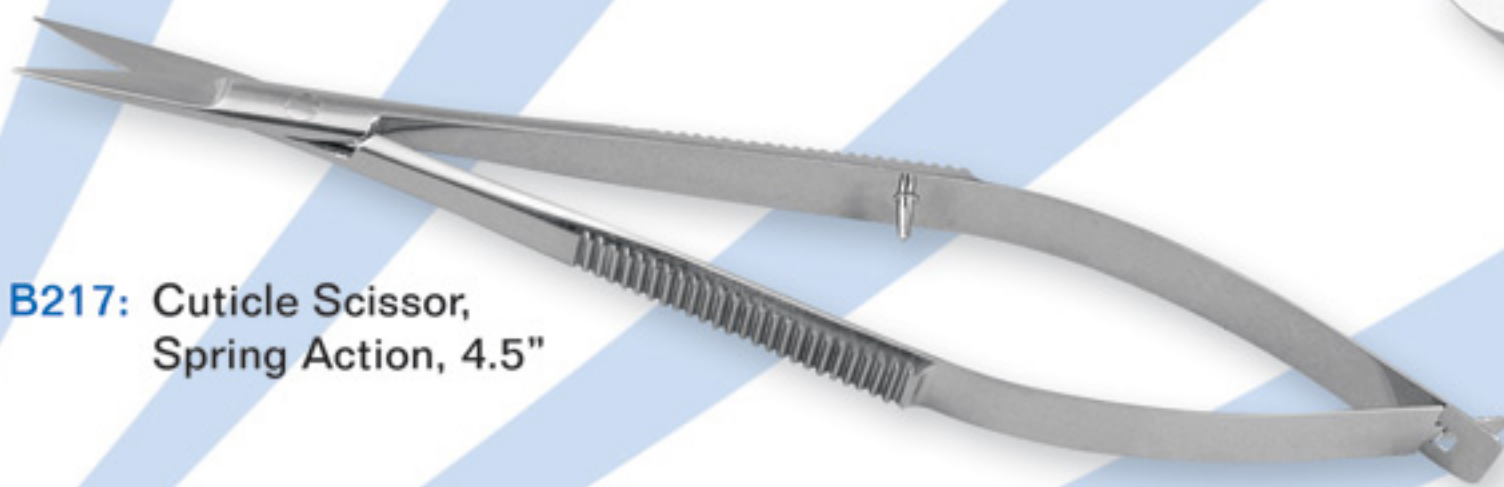

B217: Cuticle Scissor, Spring Action, 4.5"