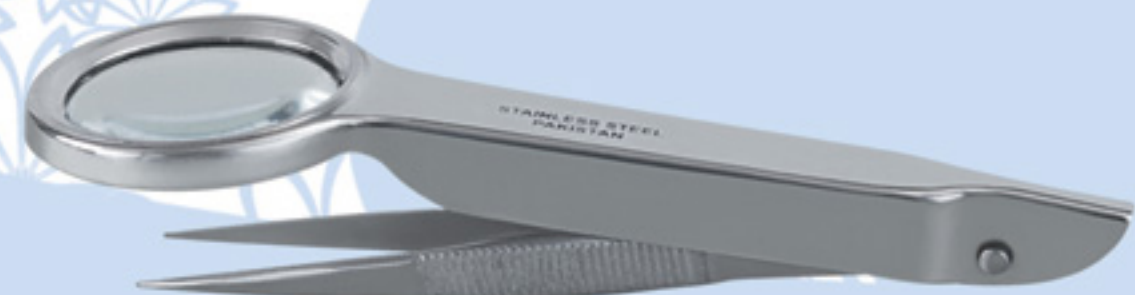

**B-292** Podiatrist Nail Nipper 6.25" Barrel Spring Double Action For Extra Leveraged Cutting Power, Curved Jaws

**B-186N** Heavy Duty Toe Nail Clipper Joint Box 5.5"

**B-248** Winged Tweezers For Fingers Comfort 3.5"