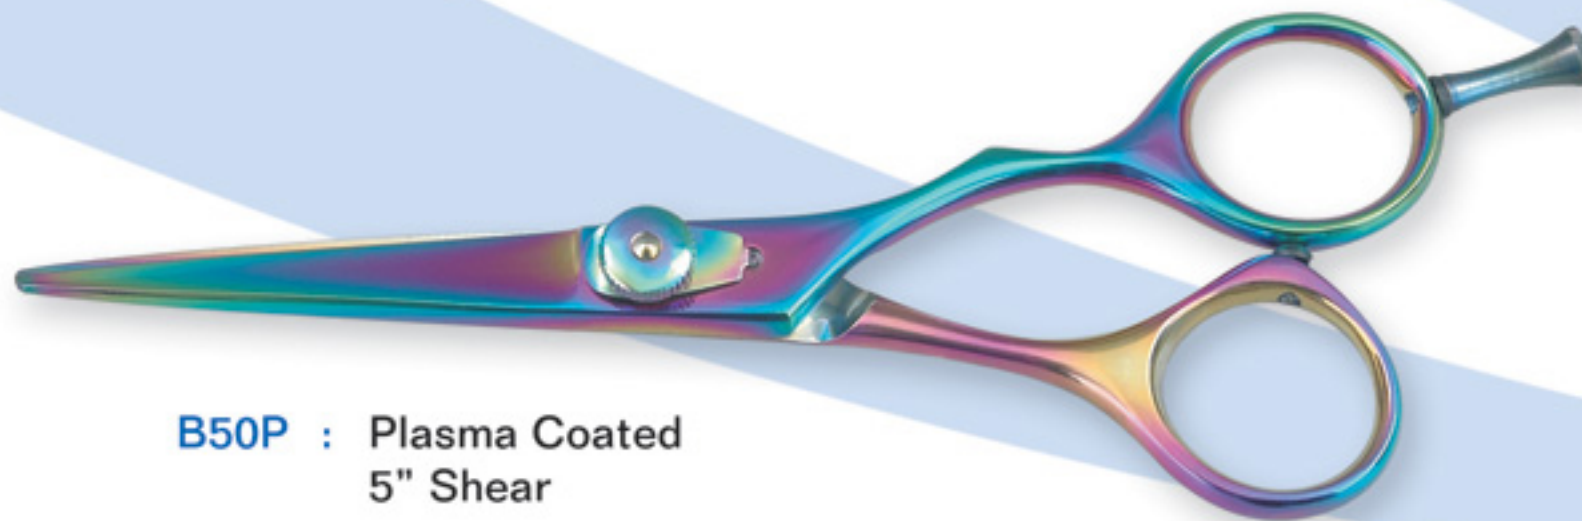

PLASMA COATED DIAMOND SHEARS

Tamsco Instruments, Inc.

BEST SELLER

Our plasma coated diamond shears are of 440c Japanese stainless steel. The shears consistently maintain a rockwell hardness of 58 to ensure longer lasting edges. We also offer a lifetime sharpening service for all our diamond shears. The plasma coating improves the aesthetic & hardness of the scissor