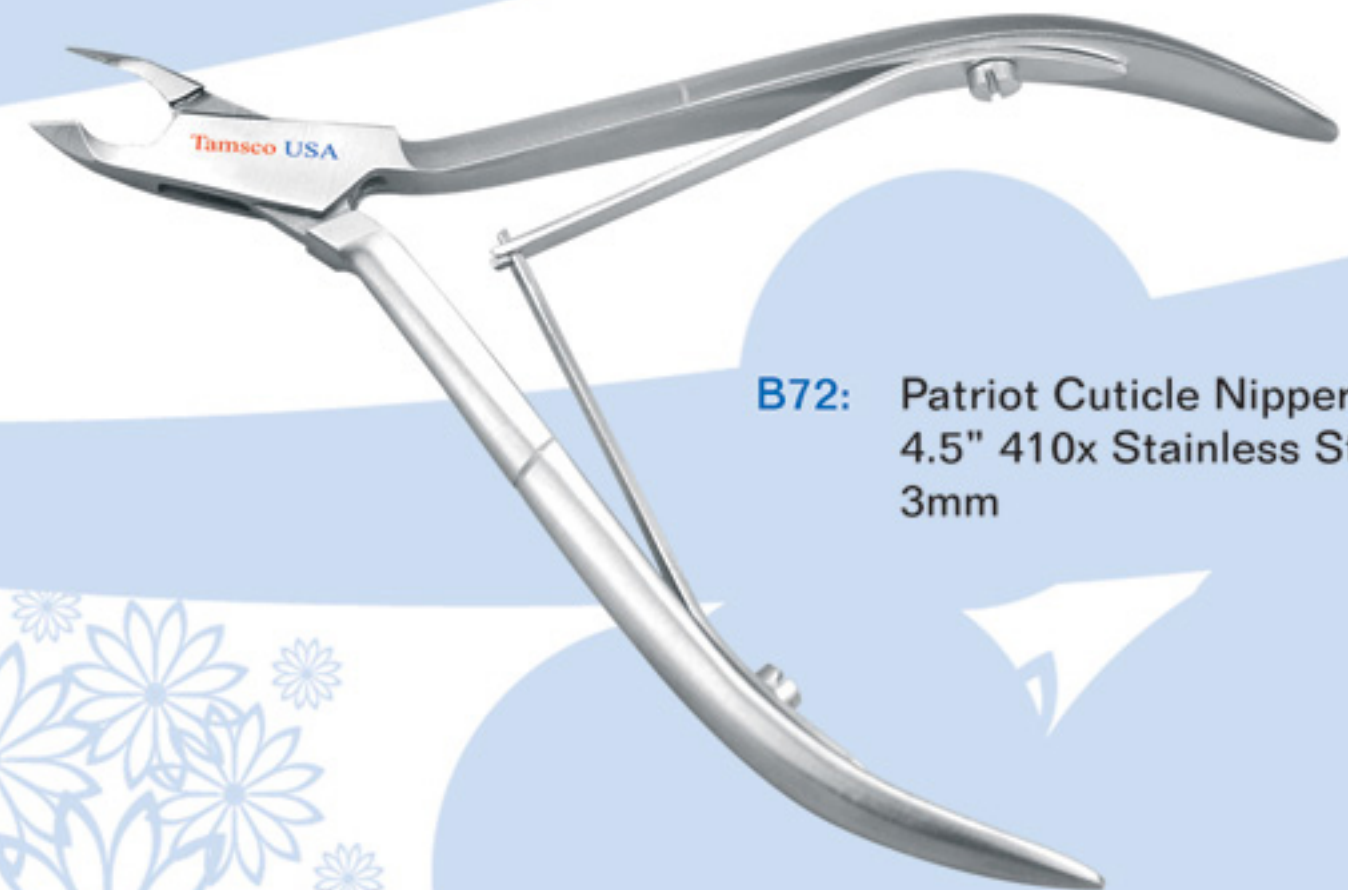

**5420:** Silk Scissor  
4.5" American 410x Stainless Steel,  
Satin Finish

**5422:** Silk Scissor Curved  
4.5" American 410x Stainless Steel,  
Satin

**B70:** Patriot Cuticle Nipper  
4.5" 410x Stainless Steel  
8mm

**B71:** Patriot Cuticle Nipper  
4.5" 410x Stainless Steel  
6mm

**BEST SELLER**

**B72:** Patriot Cuticle Nipper  
4.5" 410x Stainless Steel  
3mm

*Our Patriot line of shears & implements are proudly  
made in the U.S. of 410 American Stainless Steel*