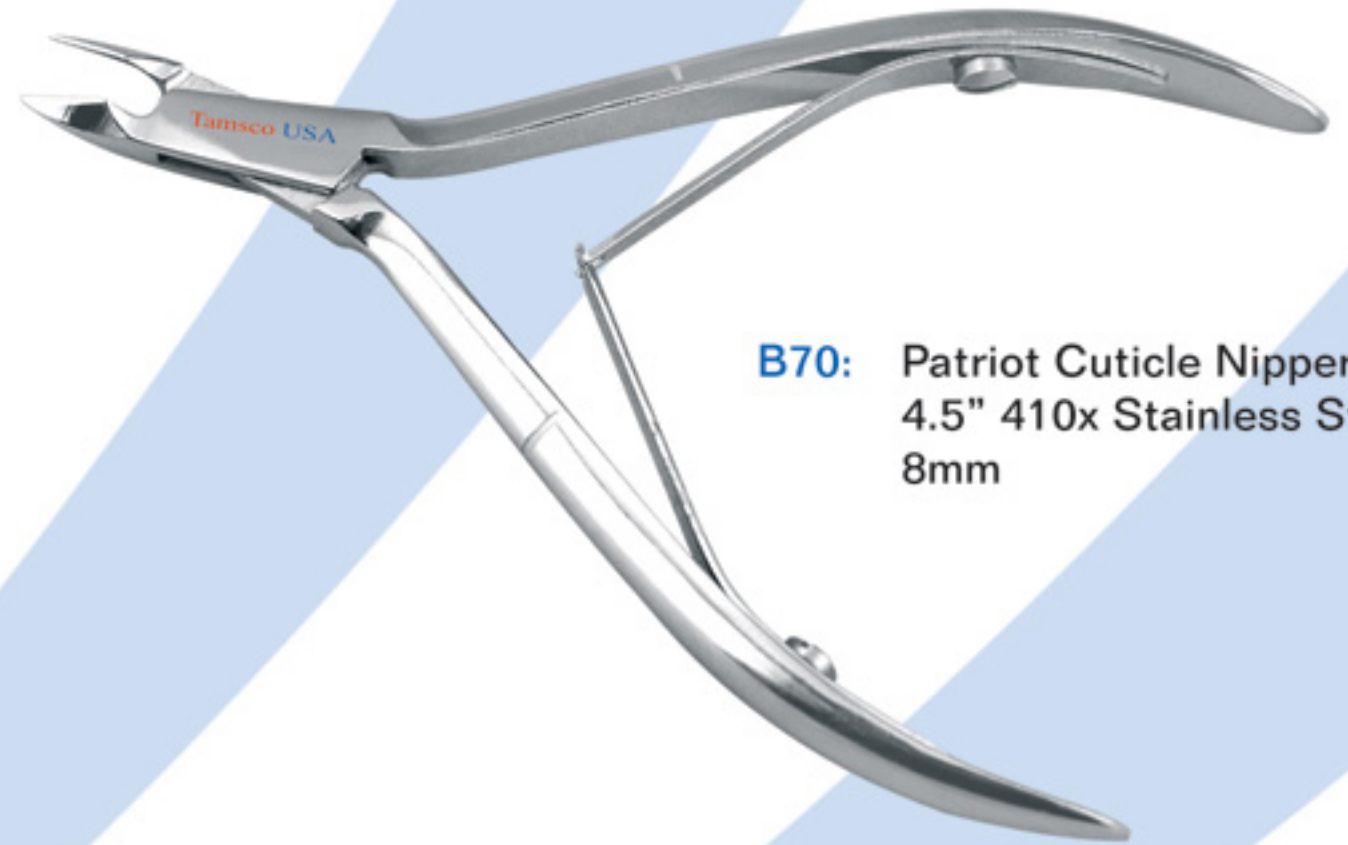

B70: Patriot Cuticle Nipper
4.5" 410x Stainless Steel
8mm