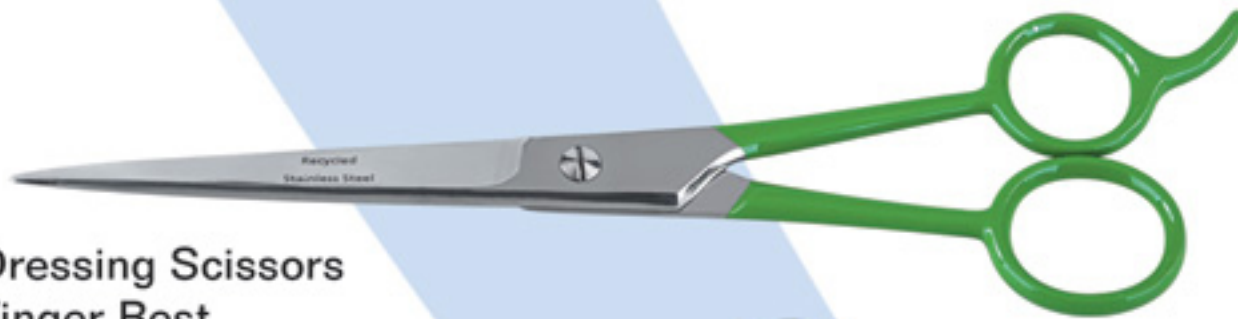

**B-292** Podiatrist Nail Nipper 6.25" Barrel Spring Double Action For Extra Leveraged Cutting Power, Curved Jaws

**B-186N** Heavy Duty Toe Nail Clipper Joint Box 5.5"

**B-248** Winged Tweezers For Fingers Comfort 3.5"

**T-M15** Tweezers With Magnify Glass 4" Stainless Steel

**BEST SELLER**

Hair Dressing Scissors with Finger Rest

Hair Dressing Scissors with Finger Rest

Shear with Triple Ring, Permanent Finger Rest

Offset Handle Shear, with Removable Finger Rest