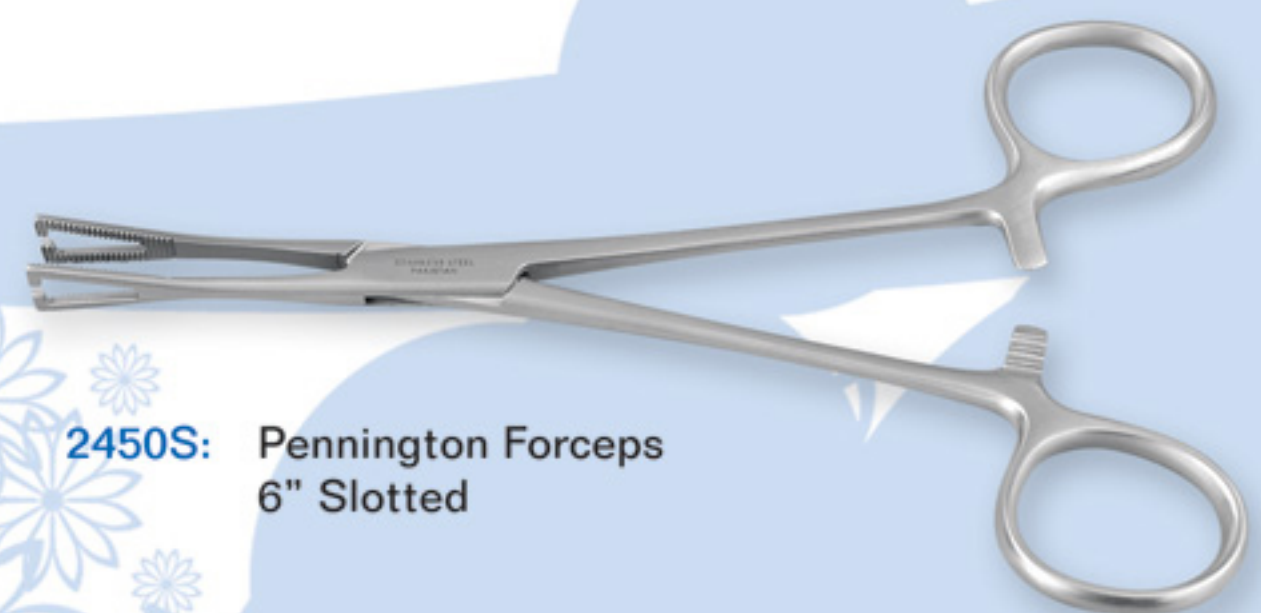

2450S: Pennington Forceps
6" Slotted