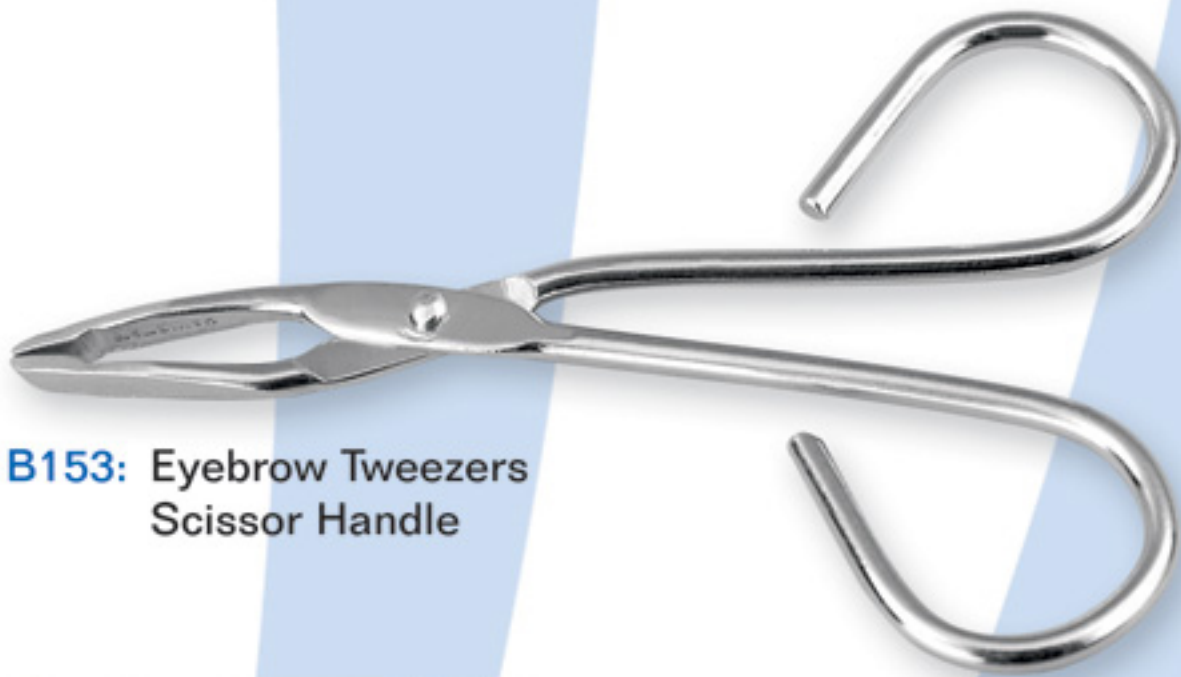

**B388:** Pointed Tweezer 4" with "Z" grip

**B468:** Slanted Tweezer 4" with Rubber Grip

**B469:** Straight Tweezer 4" with Rubber Grip

**B660:** Pointed Tweezer 4" With Rubber Grip

**B153:** Eyebrow Tweezers Scissor Handle

**B157:** Eyebrow Tweezers, Straight 3.5"

**B157G:** Eyebrow Tweezers, Straight 3.5" Gold

**B158:** Eyebrow Tweezers, Angled 3.5"

**B158G:** Eyebrow Tweezers, Angled 3.5" Gold

**B160:** Eyebrow Tweezers, Pointed 3.5"