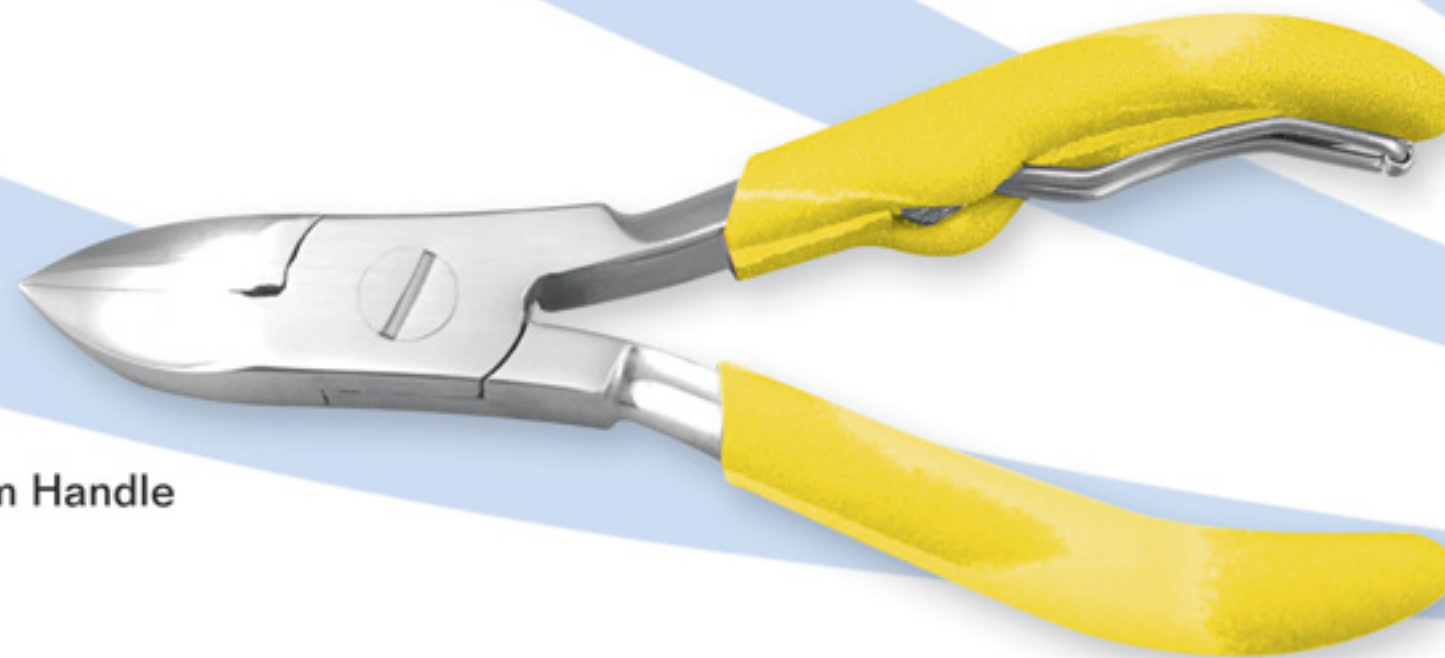

B180F: Nail Nipper 4" Soft Foam Handle