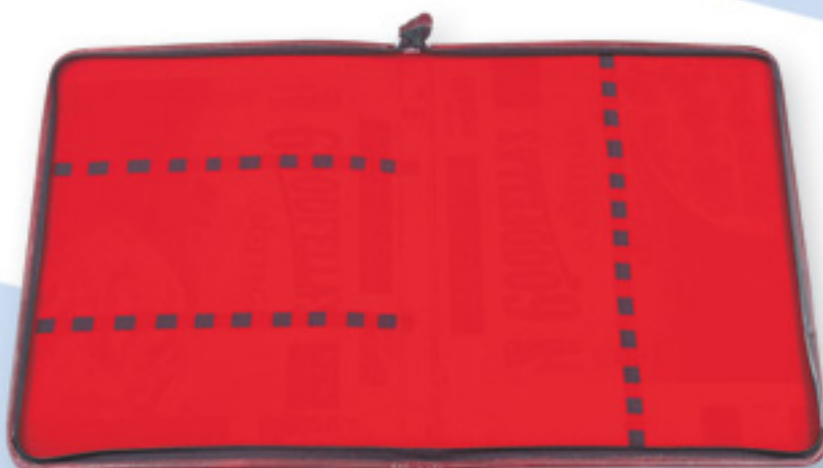

B403: Velvet Case – Holds 2 Shears or 4 Implements

M241: Zipper Case, 6 Loops

B412: Vinyl Manicure Set – 2 Slots

M242: Zipper Case, 8 Loops

B425: Black Zipper Case – 15 Loops

M242B- Zipper Case, 15 loops

B432: Leather Zipper Case, Holds Shears & Implements