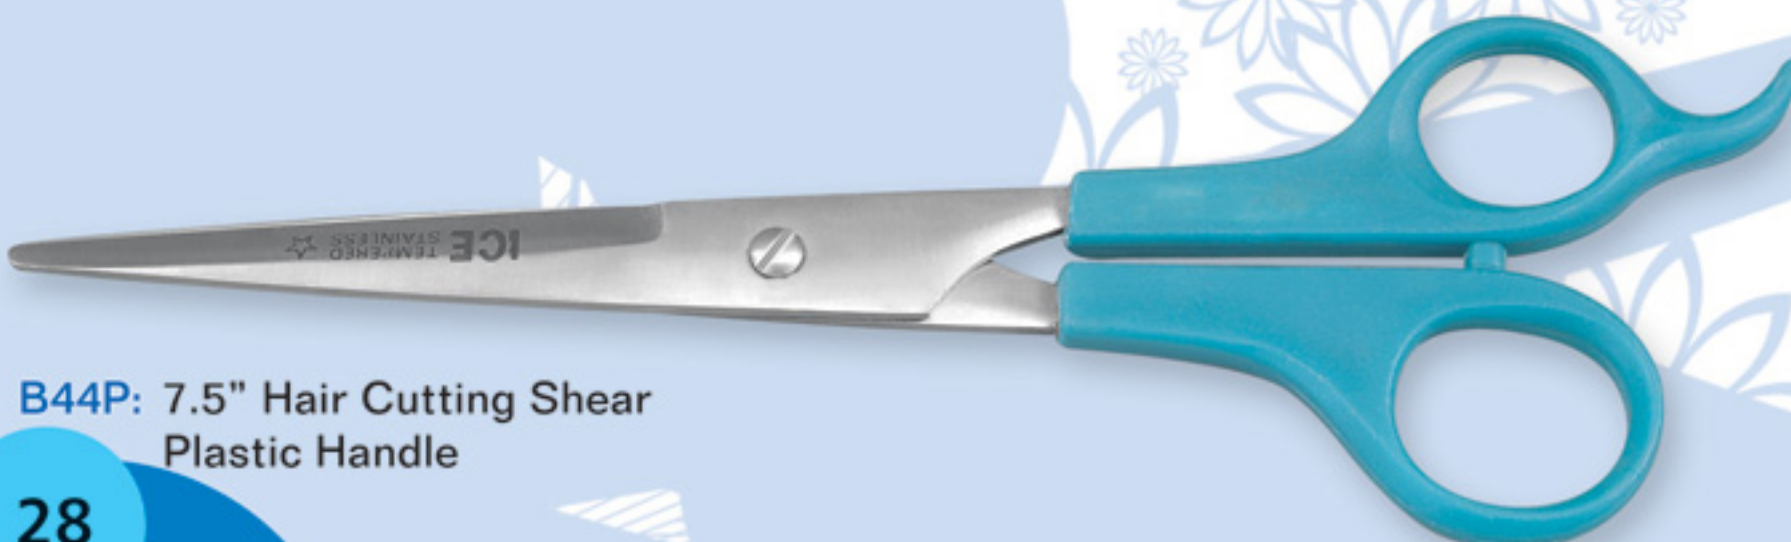

**B48P:** Hair Dressing Shear  
Pointed 6.25" Plastic  
Blue Handle

**B43P:** Plastic Handled  
Thinning Shear 6.25"

**B49P:** Plastic Handled Shear  
Neon Colors Offset 5.75"  

**B57P:** Deluxe Plastic Handle Shear,  
6" MP Style