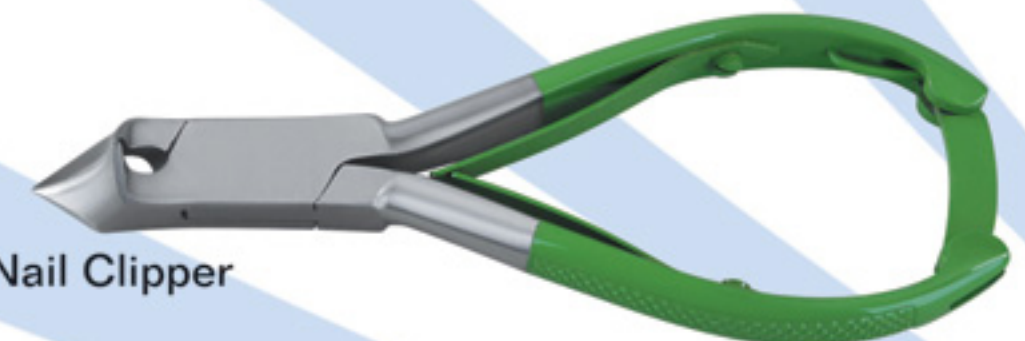

Offset Shear, with Permanent Finger Rest

Stork Scissor

Safety Scissor

Scissor with Designer Shank, Removable Finger Rest

Pointed Tip Tweezers

Slanted Tip Tweezers

Fine Pointed Tweezers, Angled for visibility

Eyelash Curler

Nail Nipper

Toe Nail Clipper

Nail Clipper

We're proud to announce our new line of Earth-friendly green implements produced from recycled stainless steel.

The new selection of green personal care implements include:

- Cuticle nippers
- Tweezers
- Nail Clippers
- Scissors
- Professional Hair Shears

They are made in Pakistan where the majority of the labor-intensive work is still done by hand. This range is ideal for all segments of the personal care industry; manicure, pedicure, skin care & hair care.