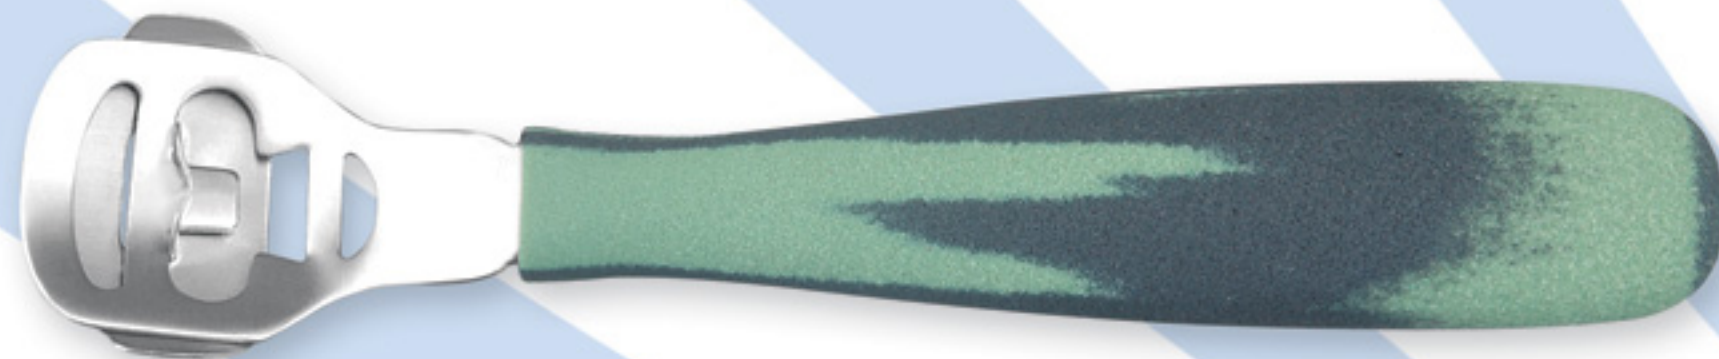

B452F: Corn Reducer Soft Foam Handle