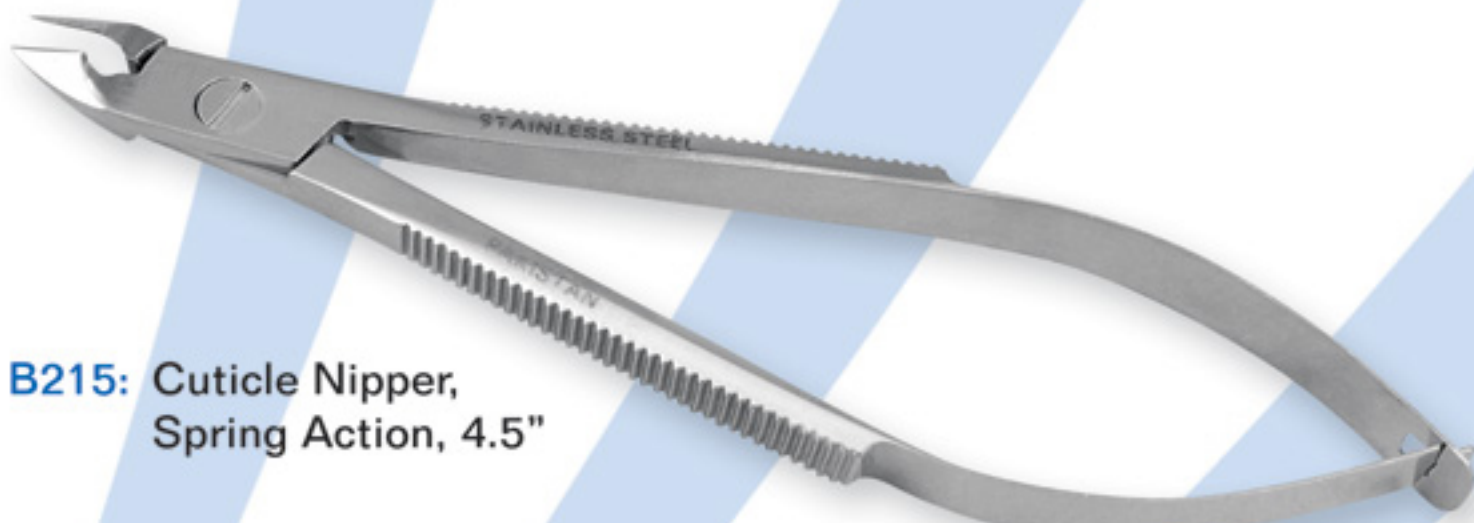

B77: Titanium Cuticle Nipper (8mm) Blue Anodized

B215: Cuticle Nipper, Spring Action, 4.5"