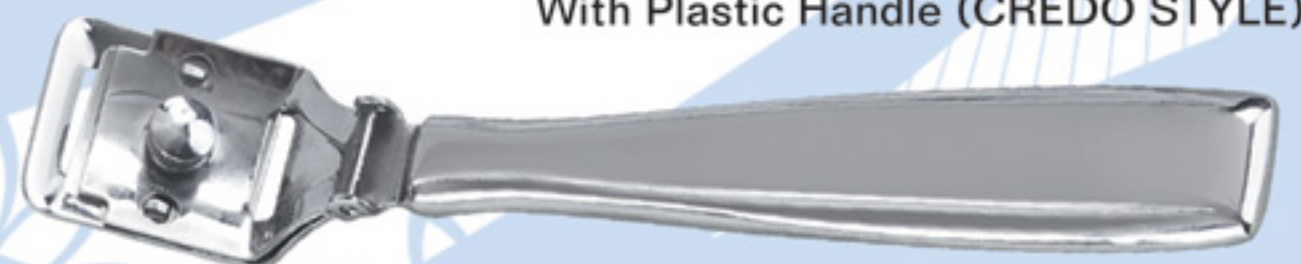

B453: Corn Reducer Stainless Steel With Screw Lock