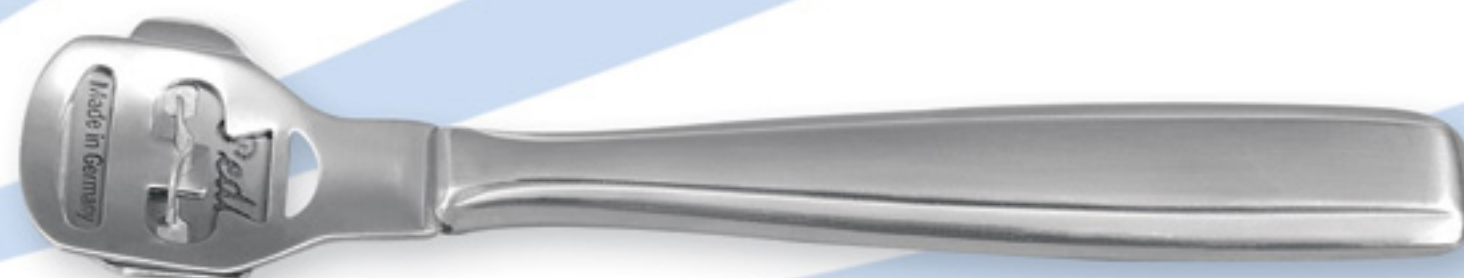

B370: Corn Reducer Stainless Steel (smooth)