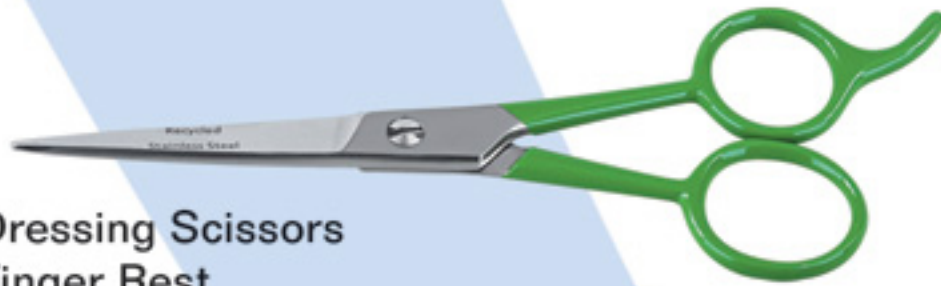

Hair Dressing Scissors with Finger Rest