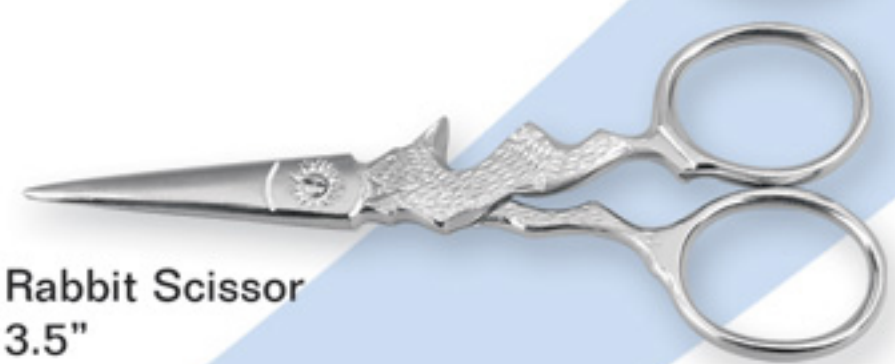

**B555:** Duzy Scissor  
3.5" Curved, A/P Large  
Gold Loops

**M796:** Fine Scissor  
4" Slim Design  
Plastic Handle

**M250:** Rooster Scissor  
3.5"

**M252:** Fish Scissor  
3.5"

**M251:** Rabbit Scissor  
3.5"