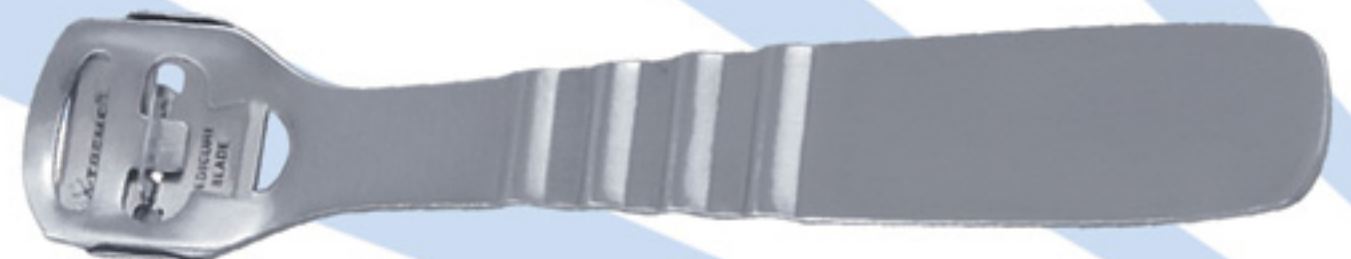

B456: Corn Reducer Stainless Steel Plain Flat Handle