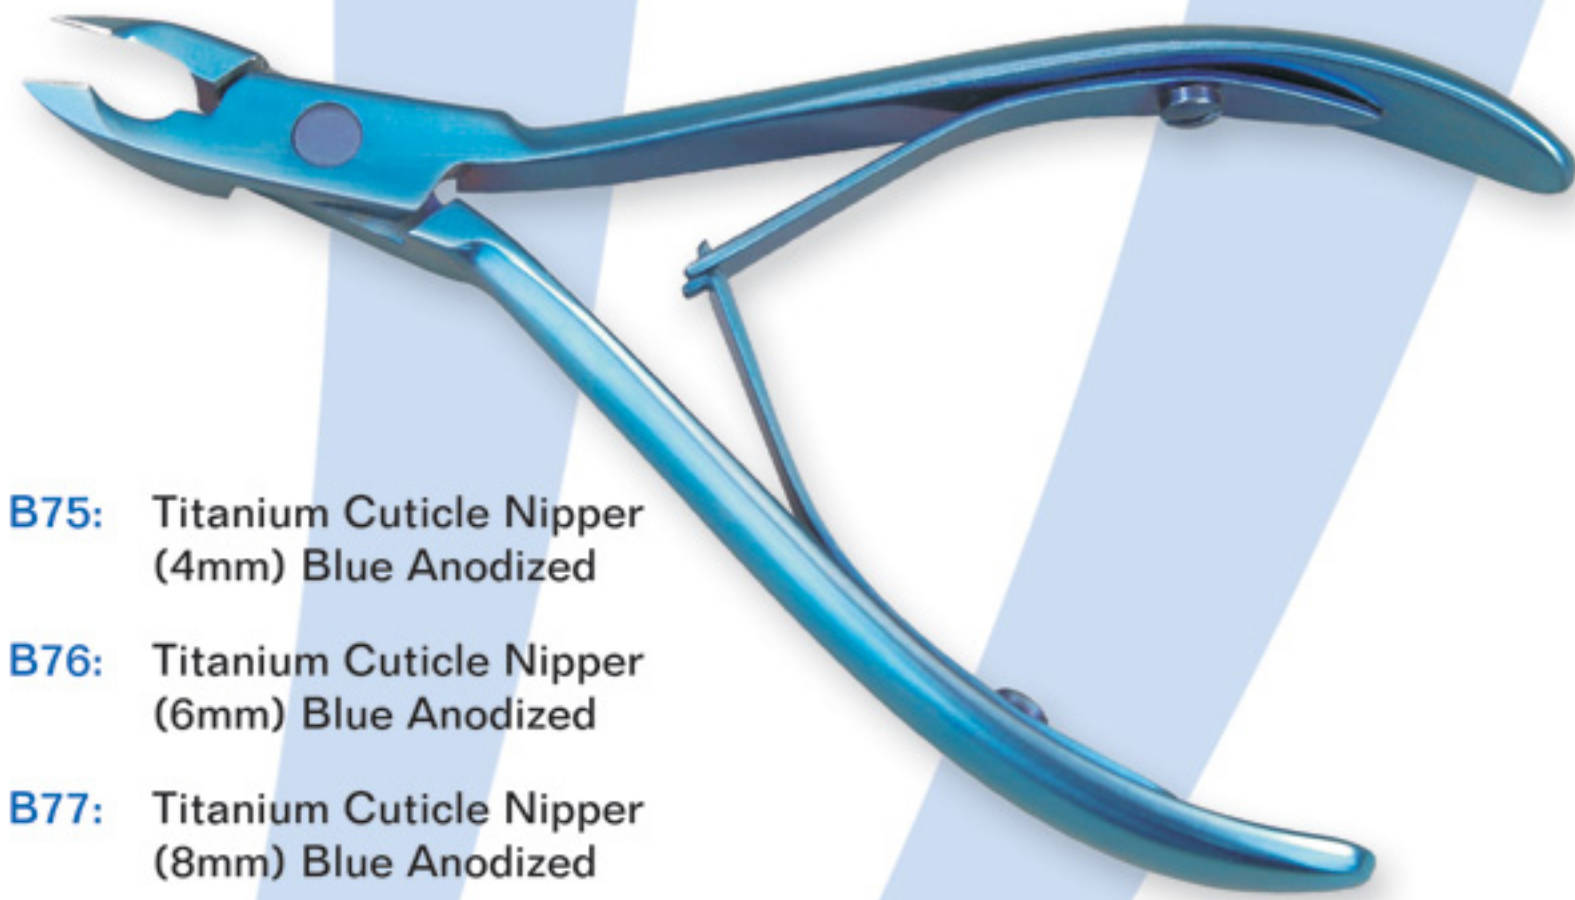

**B462L:** Razor with Exchangeable Blade Stainless Steel Satin Finish Long Handle.

**B439:** Safety Razors with Blade

**B364:** Razor with Solid Blade Stainless Steel Satin Finish handle

**B-464-7** Set of Seven Deluxe Razors in Rollup Leather Case

**B363:** Razor with Solid Blade Wooden Handle

*Our titanium (6-4) cuticle nippers are blue anodized. Titanium is immune to corrosion, is non-magnetic and has an excellent weight-to-strength ratio. Our stainless steel nippers are of 420 stainless steel of Japanese origin. They are beautifully finished in stain or polished.*