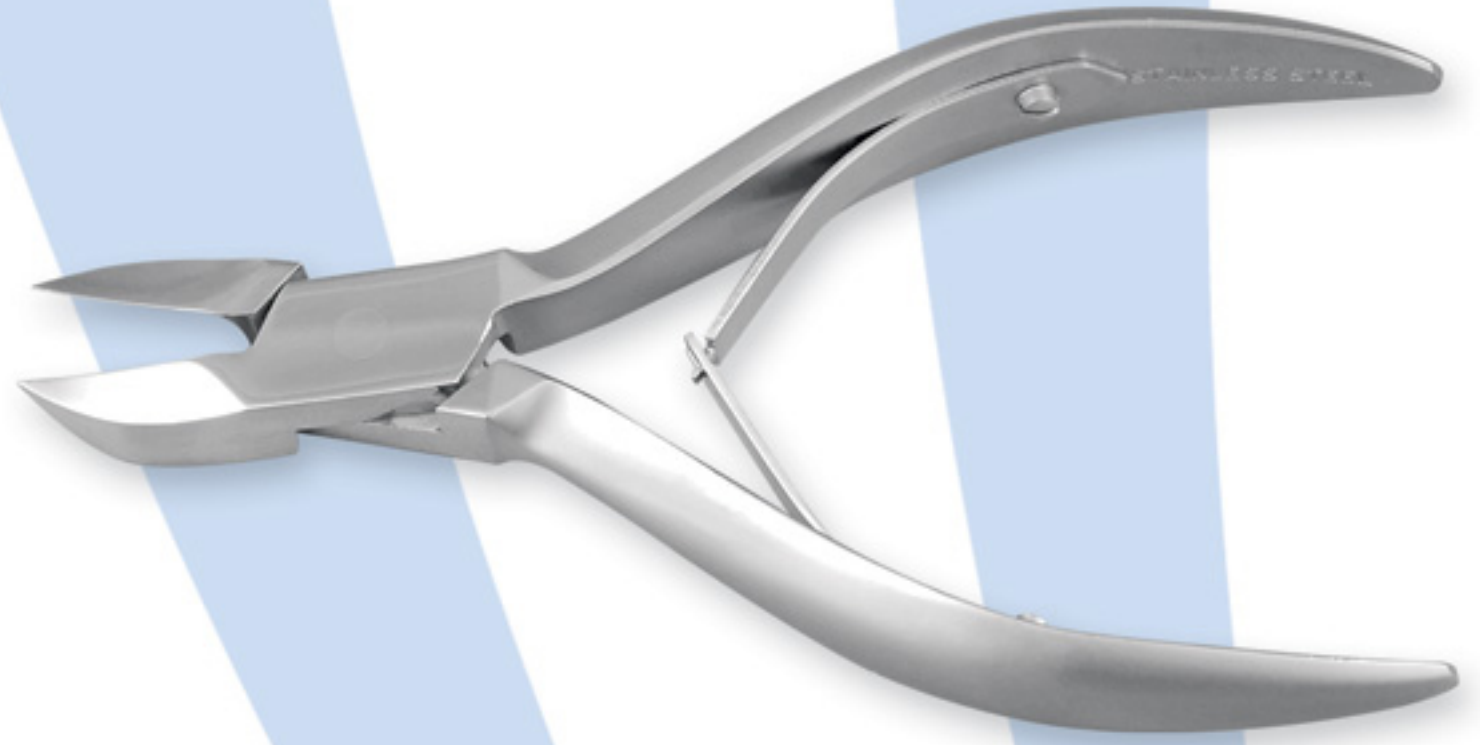

B283: Toe Nail Clipper
Heavy Rounded
Handle 5.5"