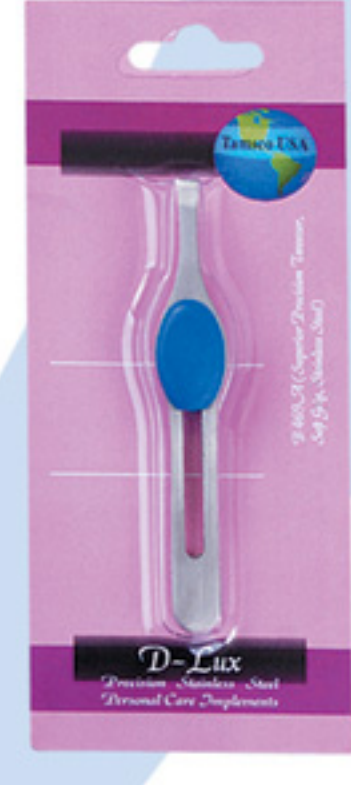

B-469BL
Straight Tweezer
4" with Rubber Grip
in Sliding Blister Card