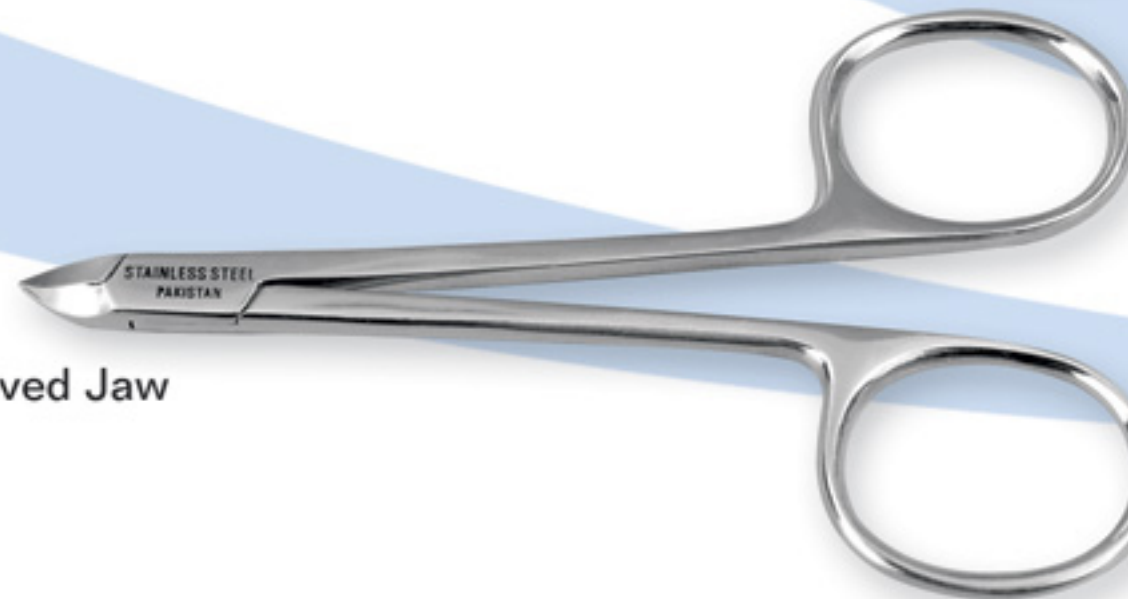

B285: Scissor Nipper, 3.75", Curved Jaw